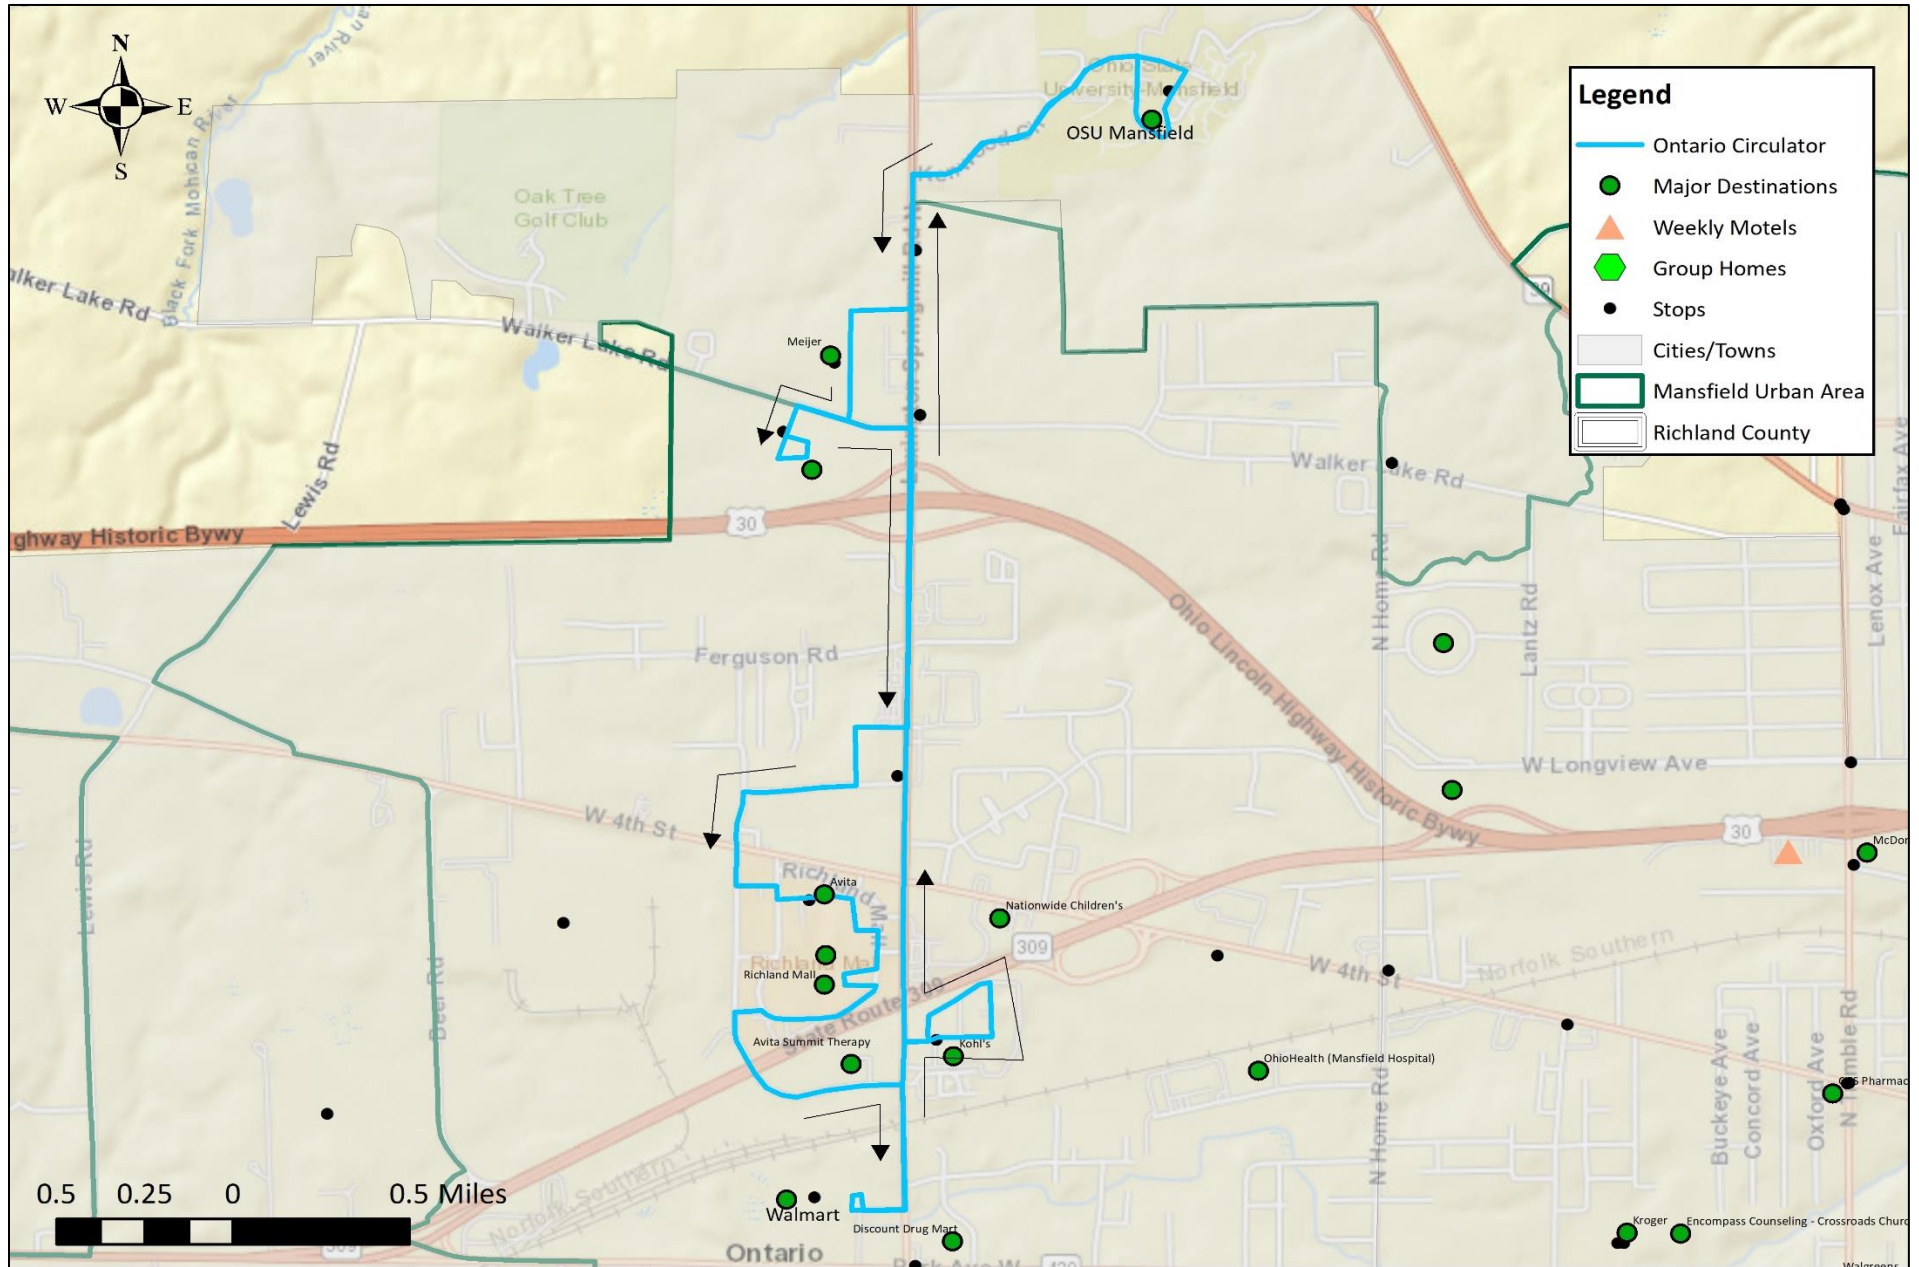

Route 16 - Circulator

Route 16 - Circulator

Bus leave Walmart on the hour

Bus leaves Meijer 25 mins after

First Bus - 7:00 am

Last Bus - 5:25 pm

LEAVING WALMART	00 AFTER
SPRINGFIELD SQUARE	02 AFTER
ENTER CAMPUS	12 AFTER
LEAVE CAMPUS	17 AFTER
LEAVE MEIJER	25 AFTER
ONTARIO TOWNE CENTER	28 AFTER
WALKER LAKE & LEX- SPRINGMILL	34 AFTER
VILLAGE SQUARE PLAZA	37 AFTER
VILLAGE MALL & STUMBO	38 AFTER
RICHLAND MALL & AVITA	40 AFTER
LEAVE AVITA PHARMACY	44 AFTER
STUMBO & LEX-SPRINGMILL	49 AFTER
ARRIVE BACK TO WALMART	55 AFTER

Service to Cinema 14 and Buckeye Village by request only